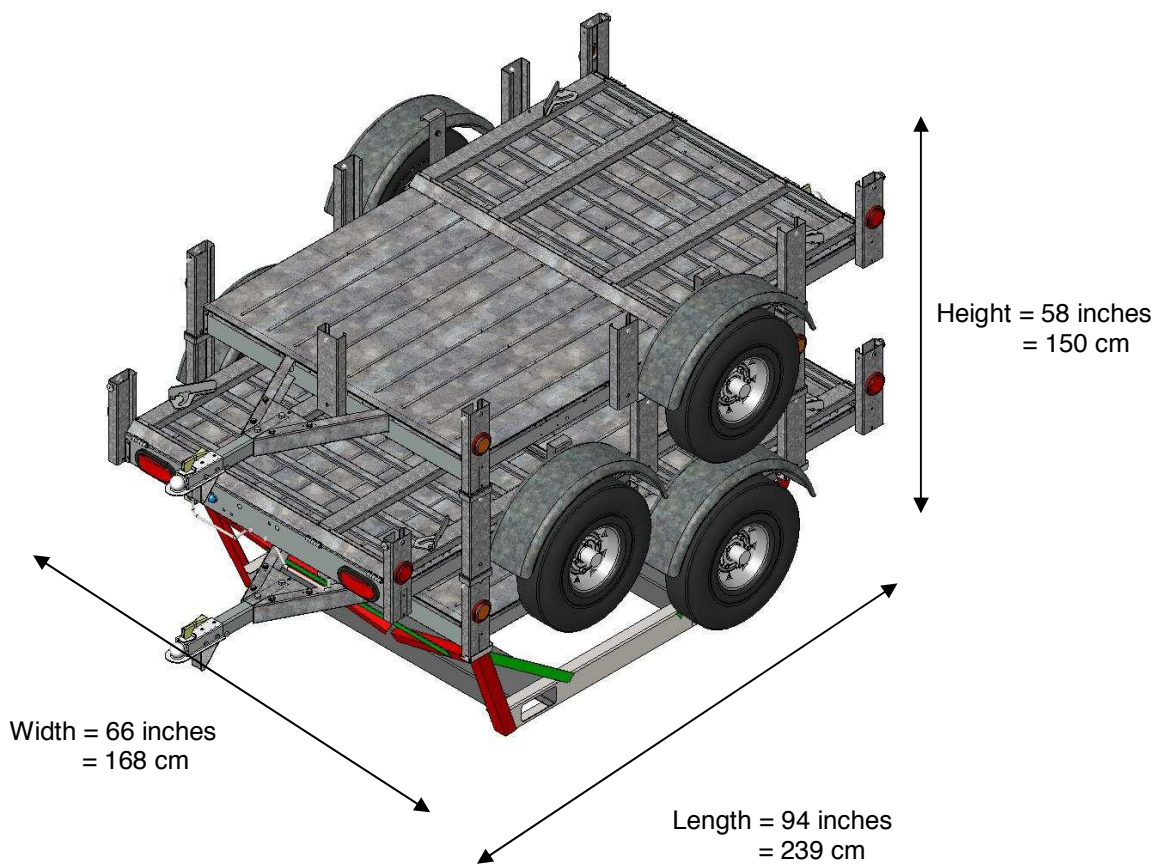

4x6 Trailer Pallet Shipping Dimensions and Weights

Units per Pallet: 3
Unit Weight: 305 lbs. (139 kg.)
Pallet Weight: 1015 lbs. (461 kg.)

Stacks per 52' Truck = 9

4x6 Trailer Pallet Shipping Dimensions and Weights

Units per Pallet: 6

Unit Weight: 305 lbs. (139 kg.)

Pallet Weight: 1930 lbs. (877 kg.)

Stacks per 52' Truck = 9

4x7 Trailer Pallet Shipping Dimensions and Weights

Units per Pallet: 3
Unit Weight: 400 lbs. (182 kg.)
Pallet Weight: 1300 lbs. (590 kg.)

Stacks per 52' Truck = 7

5x7 Trailer Pallet Shipping Dimensions and Weights

Units per Pallet: 6

Unit Weight: 500 lbs. (227 kg.)

Pallet Weight: 3100 lbs. (1406 kg.)

Stacks per 52' Truck = 7

5x10 Trailer Pallet Shipping Dimensions and Weights

Stacks per 52' Truck = 5