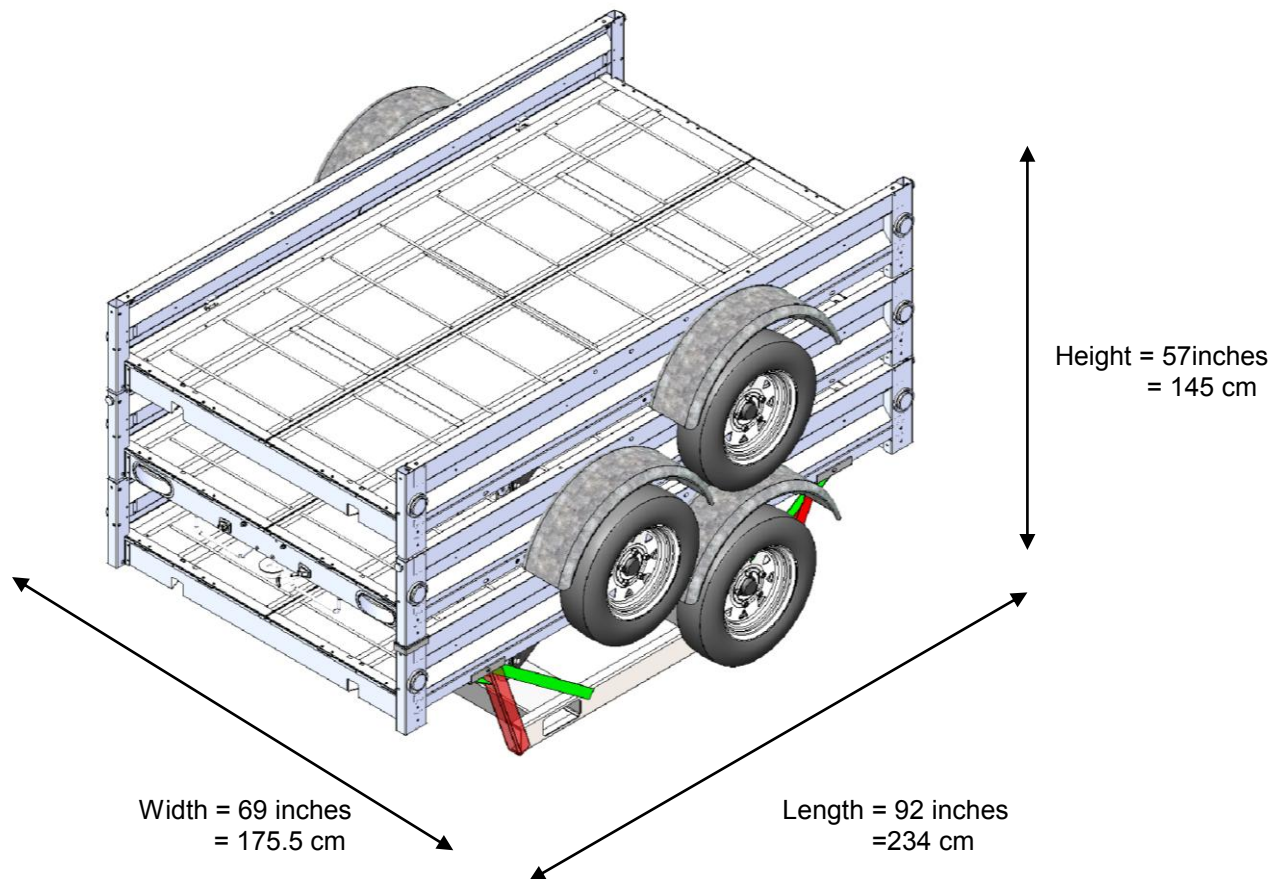

4x6 Trailer Pallet Shipping Dimensions and Weights

Units per Pallet: 3
Unit Weight: 305 lbs. (139 kg.)
Pallet Weight: 1015 lbs. (461 kg.)

Stacks per 52' Truck = 9

4x6 Trailer Pallet Shipping Dimensions and Weights

Units per Pallet: 6

Unit Weight: 305 lbs. (139 kg.)

Pallet Weight: 1930 lbs. (877 kg.)

Stacks per 52' Truck = 9

4x7 Trailer Pallet Shipping Dimensions and Weights

Units per Pallet: 3
Unit Weight: 400 lbs. (182 kg.)
Pallet Weight: 1300 lbs. (590 kg.)

Stacks per 52' Truck = 9

4x7 Trailer Pallet Shipping Dimensions and Weights

Units per Pallet: 3
Unit Weight: 400 lbs. (182 kg.)
Pallet Weight: 1300 lbs. (590 kg.)

Stacks per 52' Truck = 9

4x7 Trailer Pallet Shipping Dimensions and Weights

Stacks per 52' Truck = 5