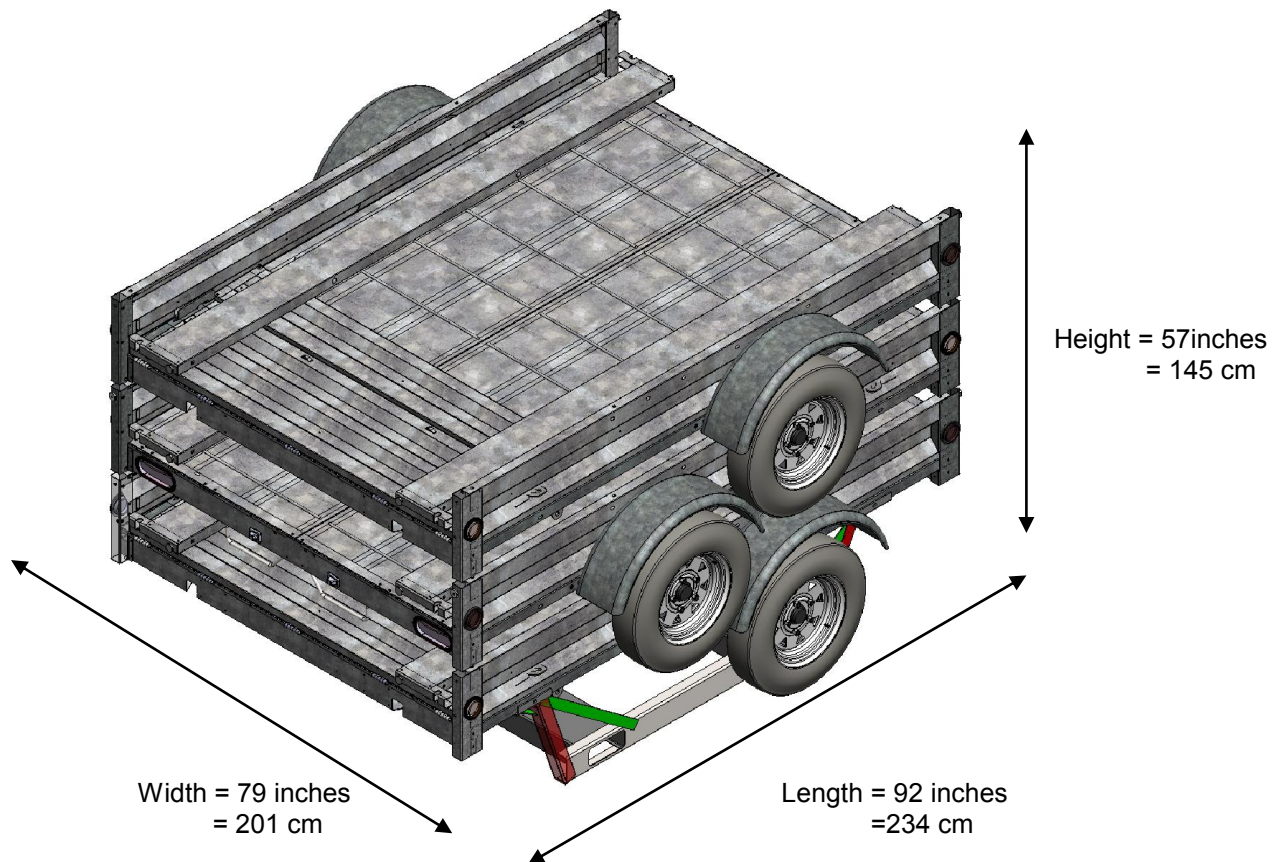

5x7 Trailer Pallet Shipping Dimensions and Weights

Units per Pallet: 3
Unit Weight: 500 lbs. (227 kg.)
Pallet Weight: 1600 lbs. (726 kg.)

Stacks per 52' Truck = 7