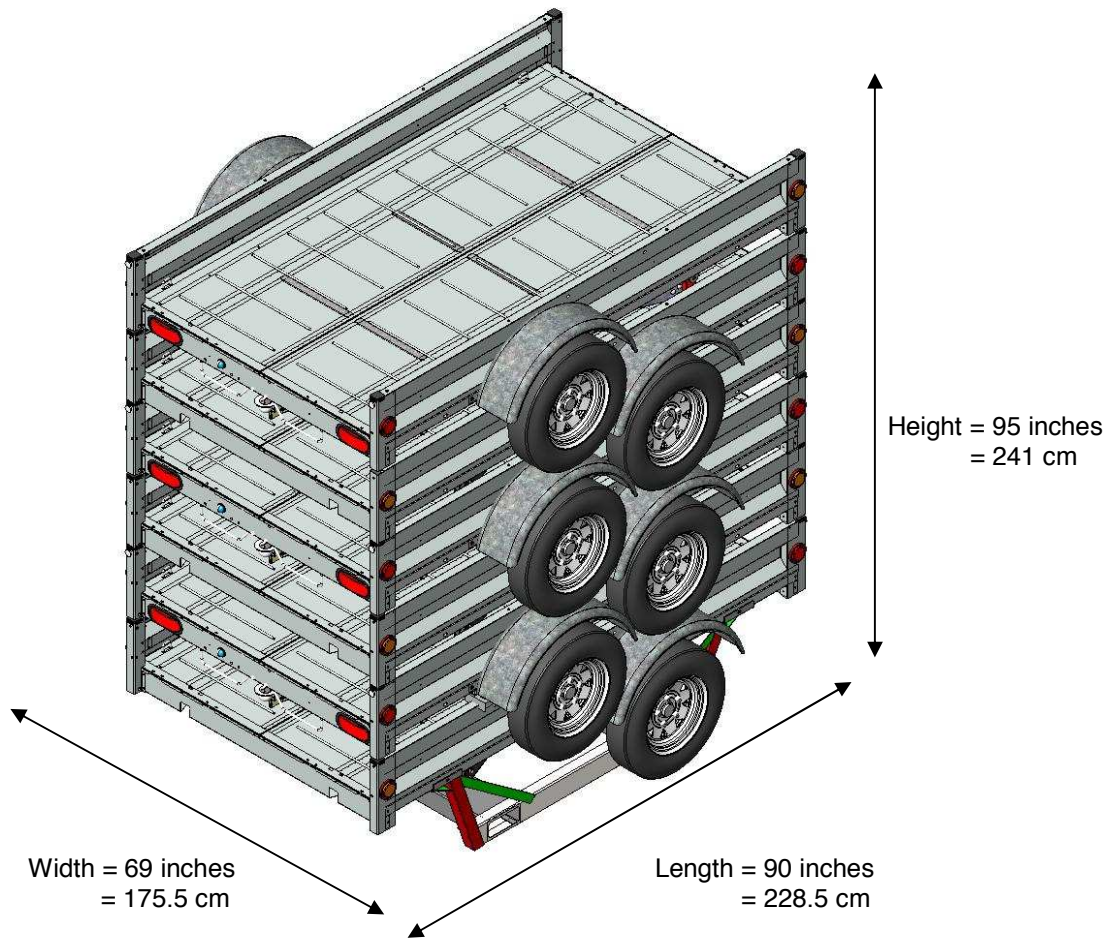

4x7 Trailer Pallet Shipping Dimensions and Weights

Units per Pallet: 6
Unit Weight: 400 lbs. (182 kg.)
Pallet Weight: 2500 lbs. (1136 kg.)

Stacks per 52' Truck = 9