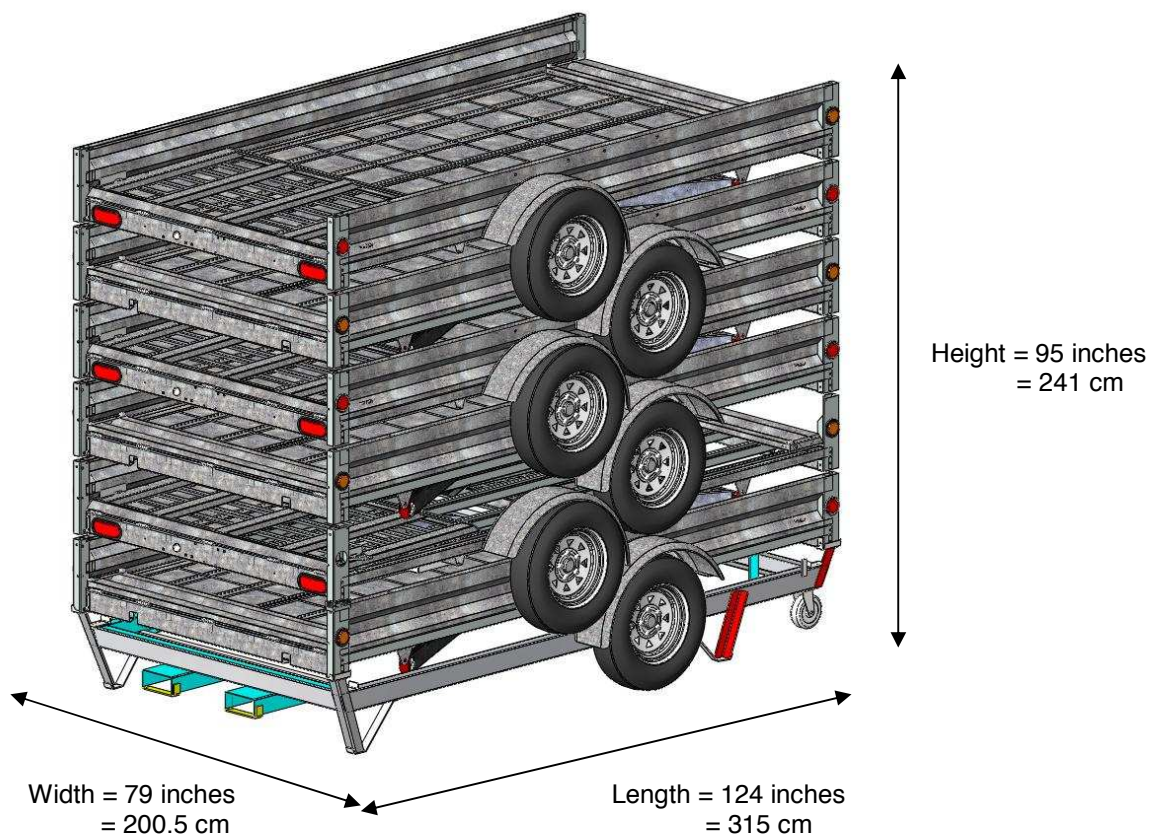

Units per Pallet: 6
Unit Weight: 400 lbs. (182 kg.)
Pallet Weight: 2500 lbs. (1136 kg.)

Stacks per 52' Truck = 9

5x7 Trailer Pallet Shipping Dimensions and Weights

Units per Pallet: 3
Unit Weight: 500 lbs. (227 kg.)
Pallet Weight: 1600 lbs. (726 kg.)

Stacks per 52' Truck = 7

5x7 Trailer Pallet Shipping Dimensions and Weights

Units per Pallet: 6

Unit Weight: 500 lbs. (227 kg.)

Pallet Weight: 3100 lbs. (1406 kg.)

Stacks per 52' Truck = 7

5x10 Trailer Pallet Shipping Dimensions and Weights

Units per Pallet: 3
Unit Weight: 600 lbs. (273 kg.)
Pallet Weight: 1950 lbs. (886 kg.)

Stacks per 52' Truck = 5

5x10 Trailer Pallet Shipping Dimensions and Weights

Units per Pallet: 6
Unit Weight: 600 lbs. (272 kg.)
Pallet Weight: 3750 lbs. (1700 kg.)

Stacks per 52' Truck = 5