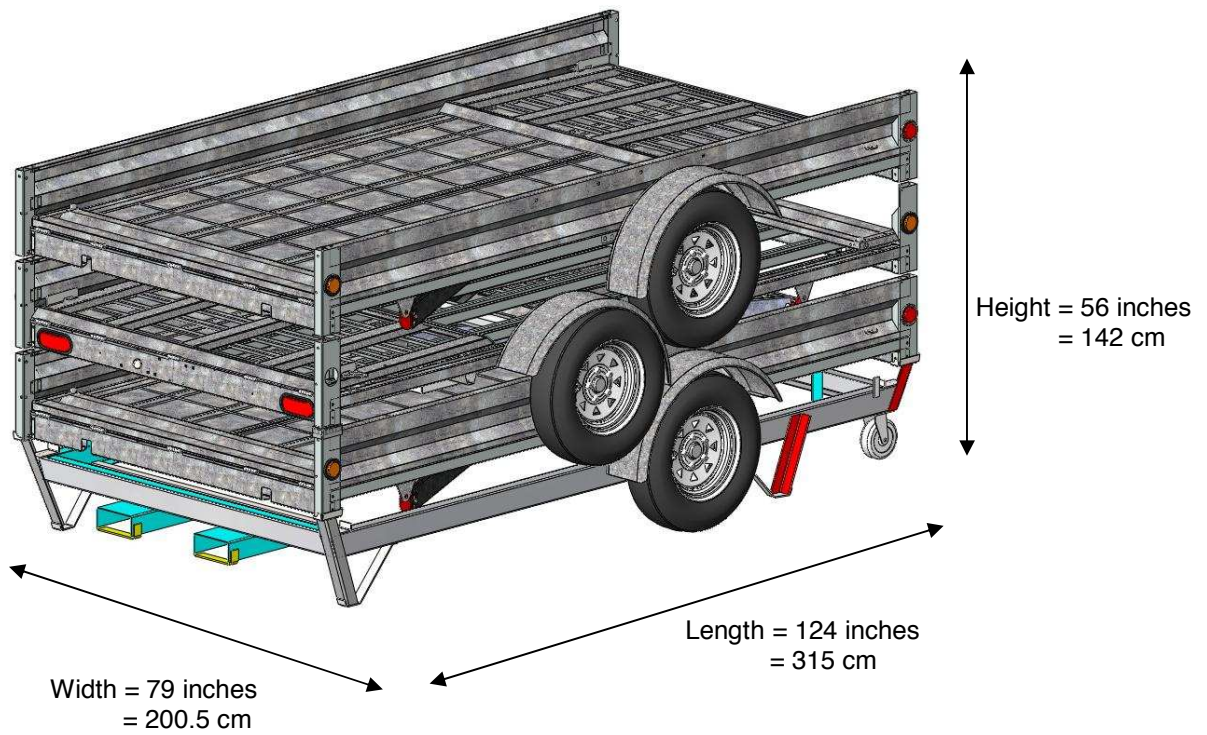

Stacks per 52' Truck = 7

5x7 Trailer Pallet Shipping Dimensions and Weights

Units per Pallet: 6

Unit Weight: 500 lbs. (227 kg.)

Pallet Weight: 3100 lbs. (1406 kg.)

Stacks per 52' Truck = 7

5x10 Trailer Pallet Shipping Dimensions and Weights

Units per Pallet: 3
Unit Weight: 600 lbs. (273 kg.)
Pallet Weight: 1950 lbs. (886 kg.)

Stacks per 52' Truck = 5

5x10 Trailer Pallet Shipping Dimensions and Weights

Units per Pallet: 6
Unit Weight: 600 lbs. (272 kg.)
Pallet Weight: 3750 lbs. (1700 kg.)

Stacks per 52' Truck = 5