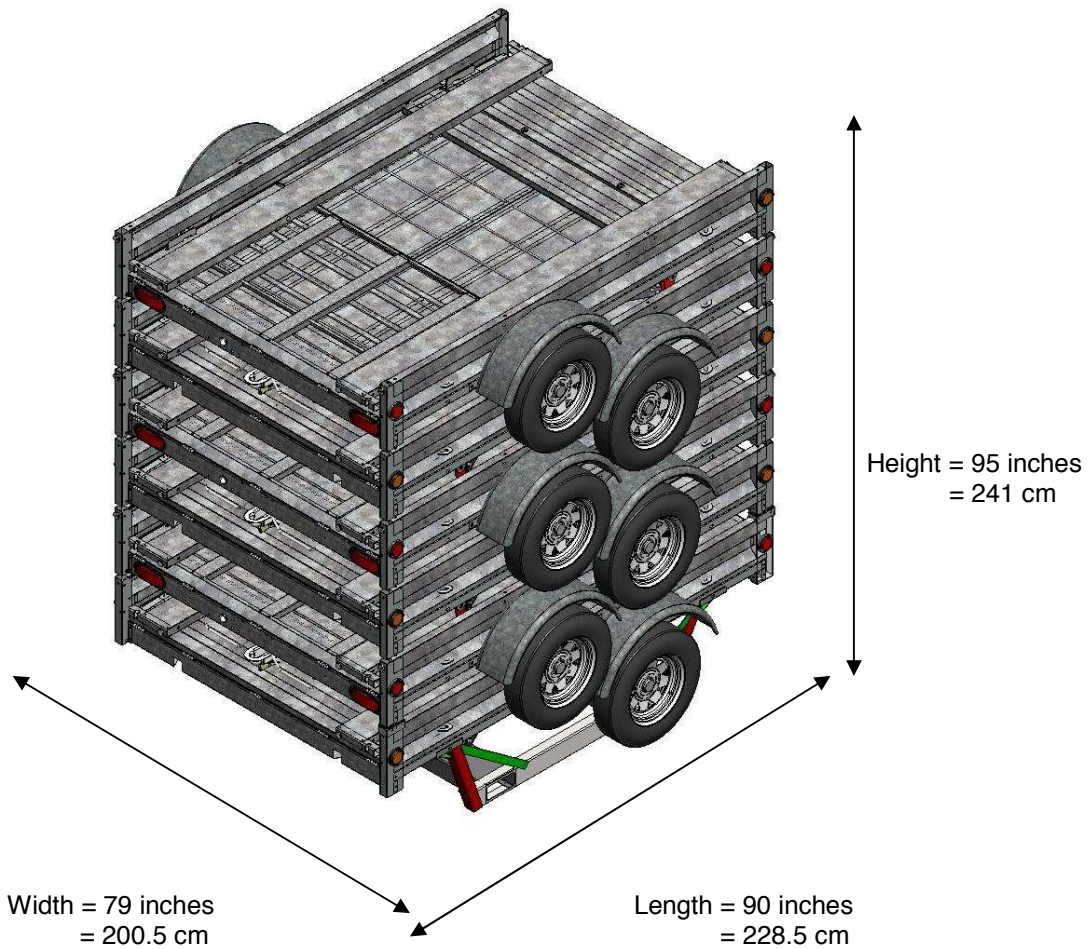

Stacks per 52' Truck = 9

4x7 Trailer Pallet Shipping Dimensions and Weights

Units per Pallet: 3
Unit Weight: 400 lbs. (182 kg.)
Pallet Weight: 1300 lbs. (590 kg.)

Stacks per 52' Truck = 9

4x7 Trailer Pallet Shipping Dimensions and Weights

Units per Pallet: 6
Unit Weight: 400 lbs. (182 kg.)
Pallet Weight: 2500 lbs. (1136 kg.)

Stacks per 52' Truck = 9

5x7 Trailer Pallet Shipping Dimensions and Weights

Units per Pallet: 3
Unit Weight: 500 lbs. (227 kg.)
Pallet Weight: 1600 lbs. (726 kg.)

Stacks per 52' Truck = 7

5x7 Trailer Pallet Shipping Dimensions and Weights

Units per Pallet: 6

Unit Weight: 500 lbs. (227 kg.)

Pallet Weight: 3100 lbs. (1406 kg.)

Stacks per 52' Truck = 7

5x10 Trailer Pallet Shipping Dimensions and Weights

Stacks per 52' Truck = 5