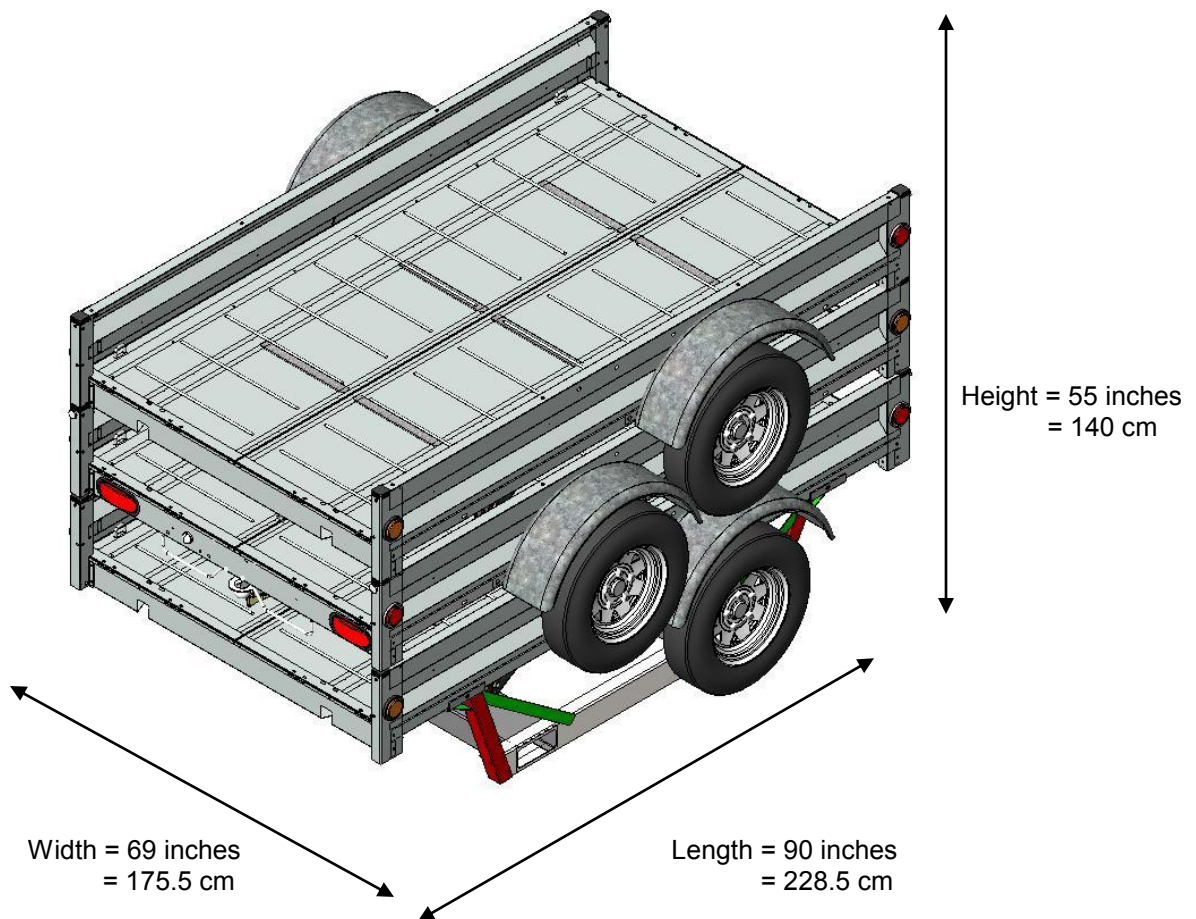

4x6 Trailer Pallet Shipping Dimensions and Weights

Units per Pallet: 3
Unit Weight: 305 lbs. (139 kg.)
Pallet Weight: 1015 lbs. (461 kg.)

Stacks per 52' Truck = 9

4x6 Trailer Pallet Shipping Dimensions and Weights

Units per Pallet: 6

Unit Weight: 305 lbs. (139 kg.)

Pallet Weight: 1930 lbs. (877 kg.)

Stacks per 52' Truck = 9

4x7 Trailer Pallet Shipping Dimensions and Weights

Units per Pallet: 3
Unit Weight: 400 lbs. (182 kg.)
Pallet Weight: 1300 lbs. (590 kg.)

Stacks per 52' Truck = 9

4x7 Trailer Pallet Shipping Dimensions and Weights

Units per Pallet: 3
Unit Weight: 400 lbs. (182 kg.)
Pallet Weight: 1300 lbs. (590 kg.)

Stacks per 52' Truck = 9

4x7 Trailer Pallet Shipping Dimensions and Weights

Stacks per 52' Truck = 5