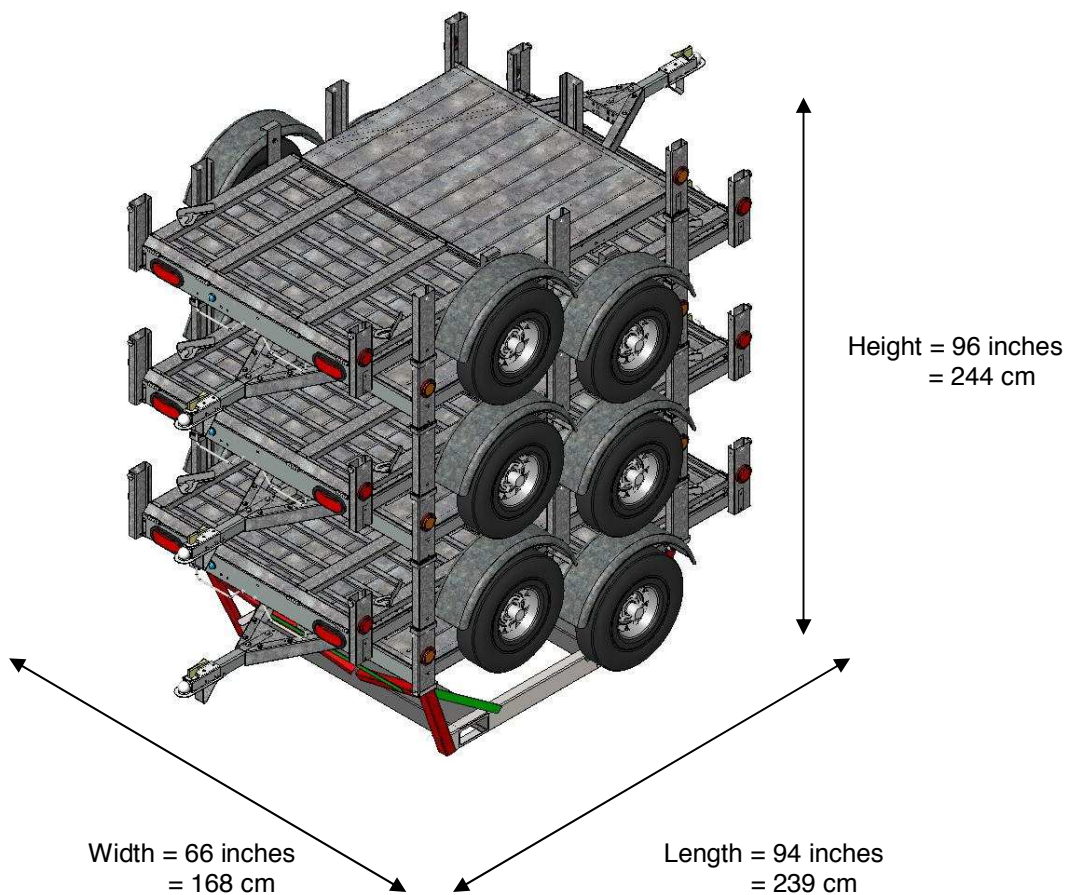

4x6 Trailer Pallet Shipping Dimensions and Weights

Units per Pallet: 6

Unit Weight: 305 lbs. (139 kg.)

Pallet Weight: 1930 lbs. (877 kg.)

Stacks per 52' Truck = 9